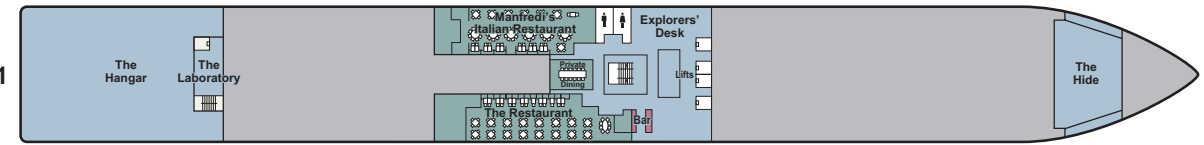

DECK 1

DECK 5