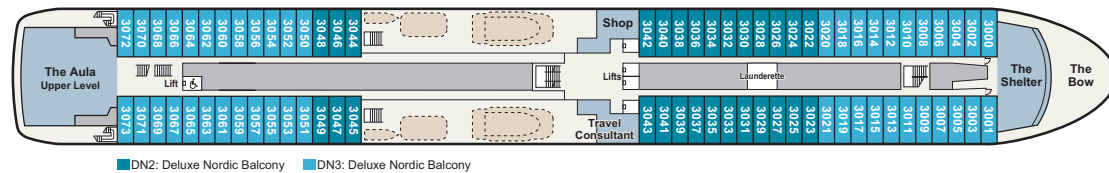

# DECK PLANS

## STATISTICS

Type: Expedition Ship  
 GRT: 30,150  
 Length: 665 ft.  
 Beam: 77 ft.

Speed: 16 knots  
 Guests: 378  
 Class: Polar Class 6  
 Registry: Longyearbyen, Norway

Maiden Season:  
*Viking Octantis 2022*  
*Viking Polaris 2022*