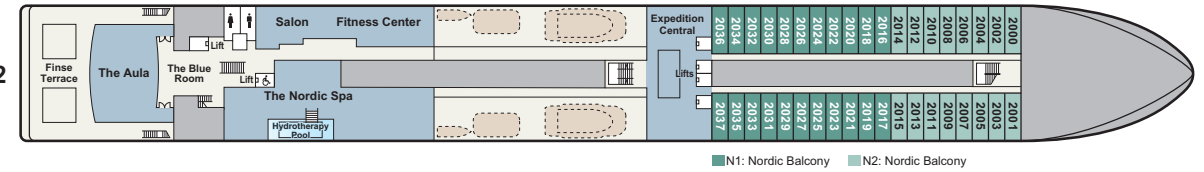

# DECK PLANS

# VIKING OCTANTIS & VIKING POLARIS

DECK 6

DECK 1

DECK 5

DECK A

DECK 4

DECK 3

## STATISTICS

Type: Expedition Ship  
 GRT: 30,150  
 Length: 665 ft.  
 Beam: 77 ft.

Speed: 16 knots  
 Guests: 378  
 Class: Polar Class 6  
 Registry: Longyearbyen, Norway

Maiden Season:  
*Viking Octantis 2022*  
*Viking Polaris 2022*