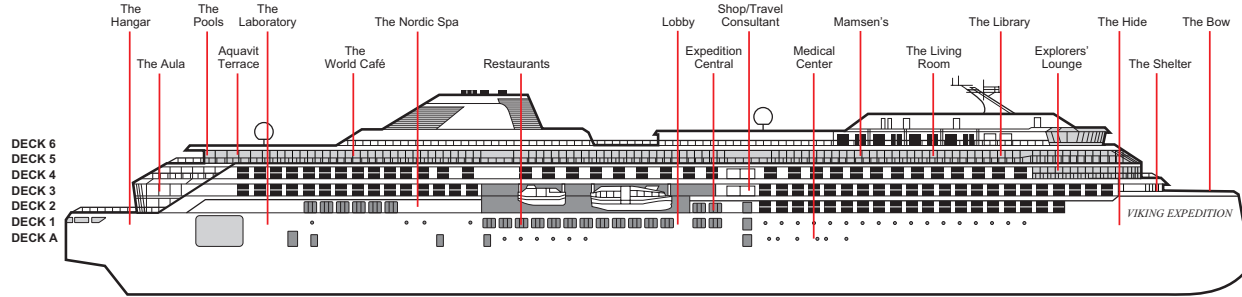

# DECK PLANS

# VIKING OCTANTIS & VIKING POLARIS

DECK 6

DECK 1

DECK 5

DECK A

DECK 4

DECK 3

## STATISTICS

Type: Expedition Ship  
 GRT: 30,150  
 Length: 665 ft.  
 Beam: 77 ft.

Speed: 16 knots  
 Guests: 378  
 Class: Polar Class 6  
 Registry: Longyearbyen, Norway

Maiden Season:  
*Viking Octantis 2022*  
*Viking Polaris 2022*