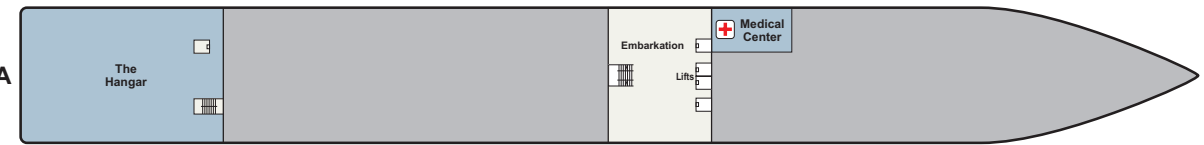

DECK PLANS

VIKING OCTANTIS & VIKING POLARIS

DECK 6

DECK 5

DECK A

STATISTICS

Type: Expedition Ship
GRT: 30,150
Length: 665 ft.
Beam: 77 ft.

Speed: 16 knots
Guests: 378
Class: Polar Class 6
Registry: Longyearbyen, Norway

Maiden Season:
Viking Octantis 2022
Viking Polaris 2022